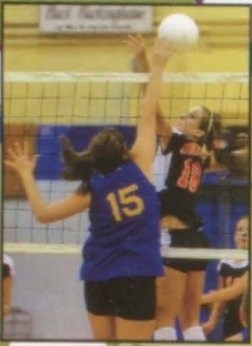

# VARSITY VOLLEYBALL

Right: NICE MESH! I've got it, not I've got it! *Liza Gross* and *Courtney Haynes* do not hear each other and both go for the ball.

Left: READY! *Jaelyn Cartwright* reads the server.

Left: HIT! *Coach Baker* is now the tallest one!

Left: TIP! As the opponent goes for the tip, *Jenna O'Dell* does her best to stop the ball from coming over the net.

Right: KILL! *Rebecca Kaufmann* goes for the kill!

Far Left: SERVE! *Brianna Koppleberger* blasts a serve over the net.  
Left: JUMP! As the opponent goes up for the block, *Grace Zimmerman* tries to tip to the open corner.

Left: UP! *Kayla Beracy* readies herself for the serve.

Far Left: MINE! *Megan Litwiller* passes the ball.

One Team  
One Goal  
One Year