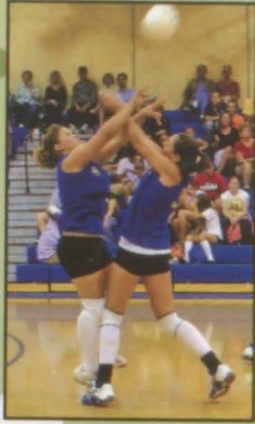

# VARSITY VOLLEYBALL

Right: NICE MESH! I've got it, not I've got it! *Liza Gross* and *Courtney Haynes* do not hear each other and both go for the ball.

Left: READY! *Jaelyn Cartwright* reads the server.

Left: HIT! *Coach Baker* is now the tallest one!

Left: TIP! As the opponent goes for the tip, *Jenna O'Dell* does her best to stop the ball from coming over the net.

Right: KILL! *Rebecca Kaufmann* goes for the kill!

Far Left: SERVE! *Brianna Koppleberger* blasts a serve over the net.  
Left: JUMP! As the opponent goes up for the block, *Grace Zimmerman* tries to tip to the open corner.

Left: UP! *Kayla Beracy* readies herself for the serve.

Far Left: MINE! *Megan Litwiller* passes the ball.

One Team  
One Goal  
One Year